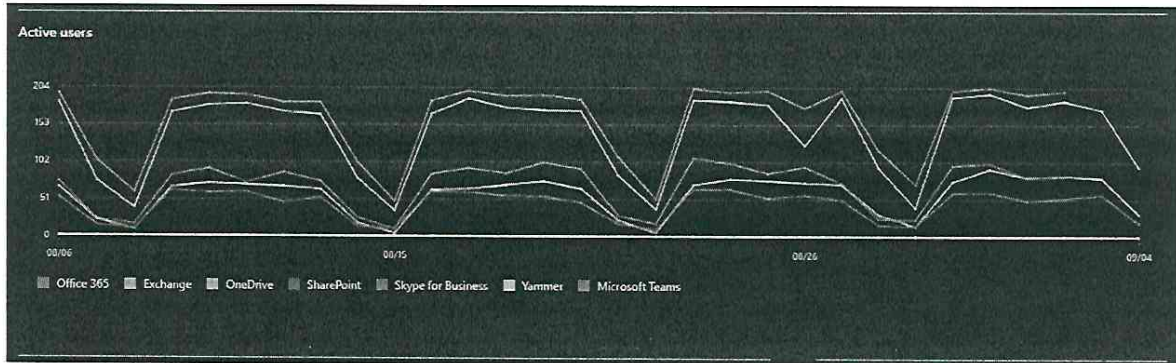

Microsoft Office 365 agosto 2021

INSTITUTO DE TRANSPARENCIA, ACCESO A LA INFORMACIÓN PÚBLICA,
PROTECCIÓN DE DATOS PERSONALES Y RENDICIÓN DE CUENTAS
DE LA CIUDAD DE MÉXICO

Microsoft browser usage

18 people need to upgrade their browsers ▼ 5.3%

Your organization had 18 users working in Microsoft 365 online services on Microsoft Edge Legacy (unsupported) and Internet Explorer. We recommend you contact those users and ask them to use the latest version of Microsoft Edge.