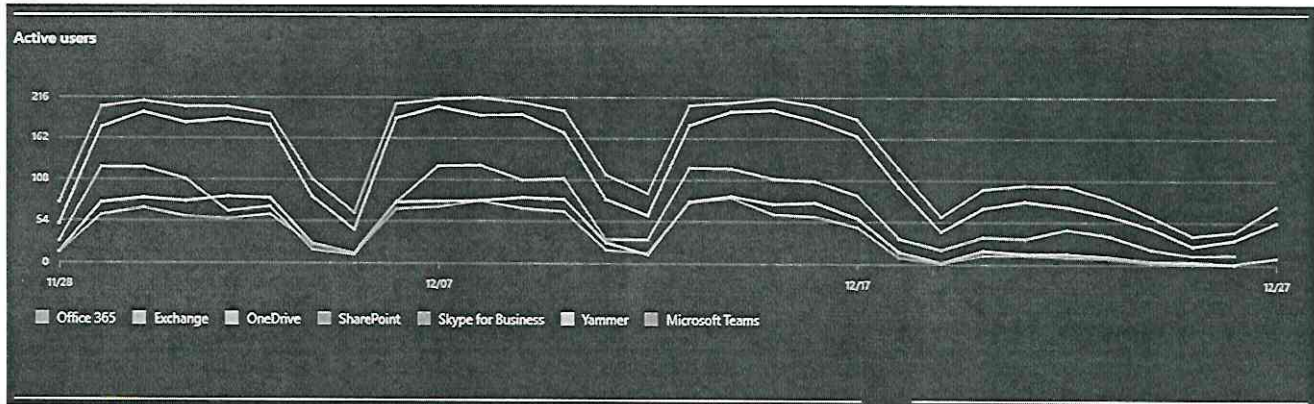

Microsoft Office 365 junio 2021

INSTITUTO DE TRANSPARENCIA, ACCESO A LA INFORMACIÓN PÚBLICA,
 PROTECCIÓN DE DATOS PERSONALES Y RENDICIÓN DE CUENTAS
 DE LA CIUDAD DE MÉXICO

Microsoft browser usage

18 people need to upgrade their browsers ▾ 10.0%

Your organization had 18 users working in Microsoft 365 online services on Microsoft Edge Legacy (unsupported) and Internet Explorer. We recommend you contact those users and ask them to use the latest version of Microsoft Edge.